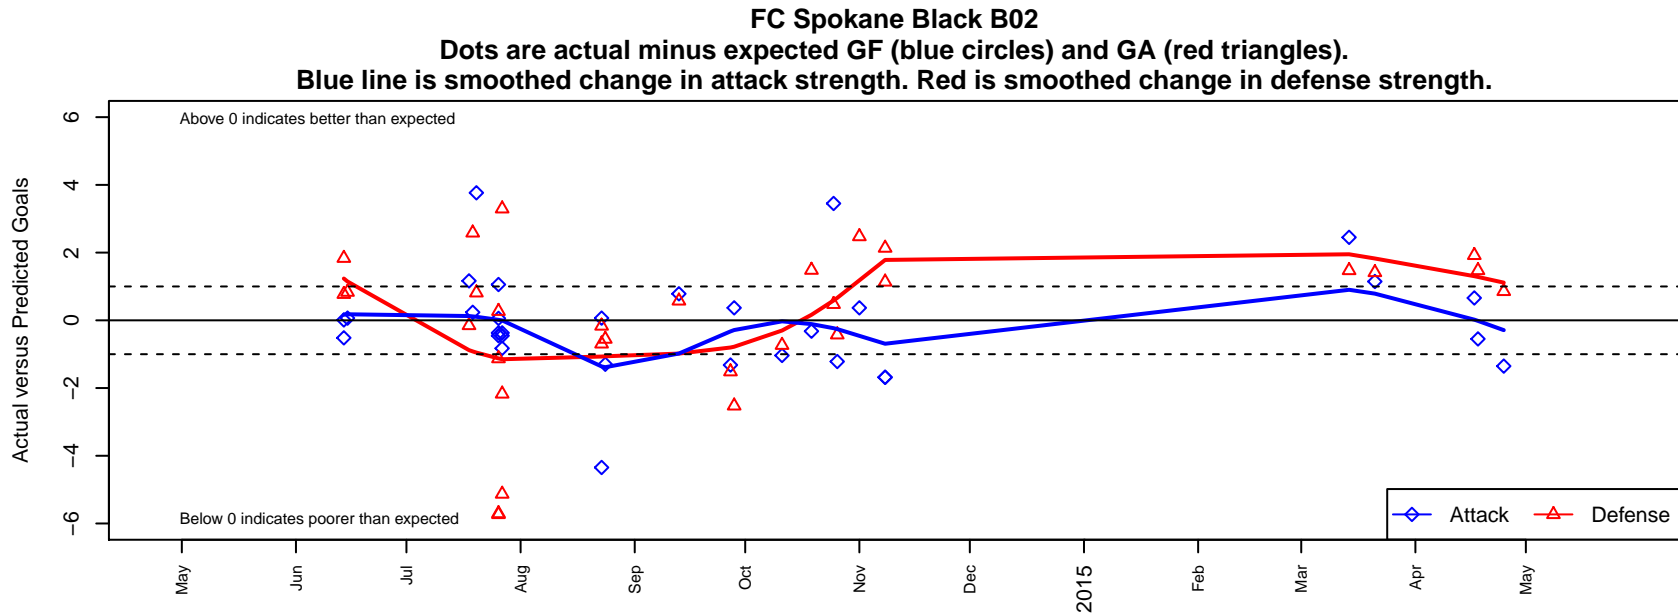

FC Spokane Black B02

FC Spokane
 Spokane, WA
 B02 total strength=472
 attack=0.38 defense=0.27
 fall league = PSPL–Inland Div 1 U12
 spr league = Spr PSPL–Inland Div 1 U12
 notes= Vela 2014

alt names used:
 FC SPOKANE B02 BLACK (WA)
 B02 Black Vela
 FC SPOKANE BLAZE VELA (WA)
 FC SPOKANE B02 BLACK VELA (WA)
 FC SPOKANE BLAZE VELA (WA)
 FC Spokane B02 Black–Vela
 FC Spokane B02 Black

**attack and defense variance (black dot)
relative to other teams
and top 10 in region**

**attack and defense rating
relative to others at age
and all opponents in last 13 months**

Performance relative to 13 month average