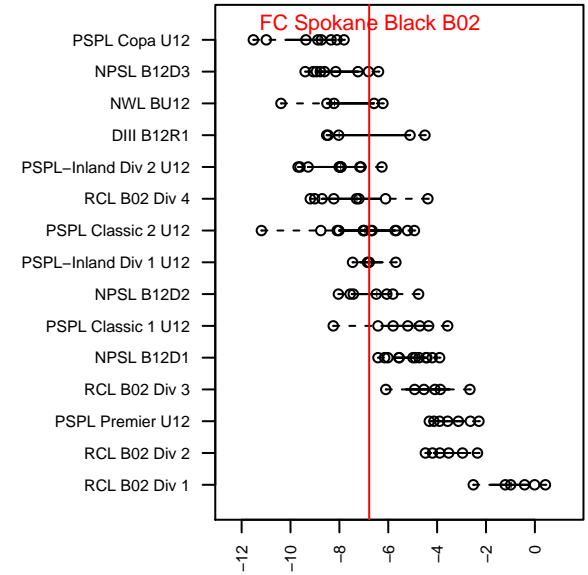

FC Spokane Black B02

FC Spokane
 Spokane, WA
 B02 total strength=472
 attack=0.38 defense=0.27
 fall league = PSPL–Inland Div 1 U12
 spr league = Spr PSPL–Inland Div 1 U12
 notes= Vela 2014

alt names used:
 FC SPOKANE B02 BLACK (WA)
 B02 Black Vela
 FC SPOKANE BLAZE VELA (WA)
 FC SPOKANE B02 BLACK VELA (WA)
 FC SPOKANE BLAZE VELA (WA)
 FC Spokane B02 Black–Vela
 FC Spokane B02 Black

**attack and defense variance (black dot)
relative to other teams
and top 10 in region**

**attack and defense rating
relative to others at age
and all opponents in last 13 months**

Performance relative to 13 month average